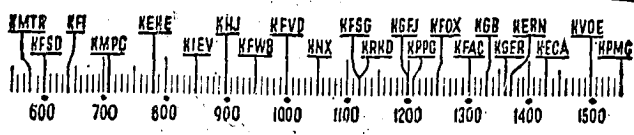

YOUR RADIO Today

[The information contained in the following schedule of radio programs is furnished by the stations broadcasting the programs, and The Times should not be considered responsible for errors in announcements due to failure of stations to advise of daily changes.—Ed.]

CHURCH SERVICES

KMTR—Nat. Message, 8:30 a.m.; Bob Shuler, 8:45 a.m.; St. Brendan Church, 12 m.; Floyd Johnson, 2:30 p.m.
KFI—Church Quarter Hour, 8 a.m.; Swedish Tabernacle, 8:30 a.m.; First M.E. Church, 11 a.m.; H.M.S. Richards, 6 p.m.
KFHE—Sun. School, 8 a.m.; Cowboy Church, 8 p.m.; Music, 7:30; Presby. Church, 8 p.m.
KHJ—Lutheran Hour, 1:30 p.m.; Revival Hour, 5 p.m.
KFWD—Union Rescue Mission, 8:30; a.m.; Methodist Church, 10:15 a.m.; Church Federation, 5 p.m.
KFVD—Spanish, 8 a.m.; Rev. Salas, 8 a.m.; Church of Christ, 8:30 a.m.
KXX—Salt Lake Tabernacle, 8:30 a.m.; Church, 9 a.m.
KFSG—Almee McPherson, 10:30 a.m.; Speaker, 3 p.m.; Evangelistic Service, 7 p.m.; Voice First Nighters, 9:30.
KRKD—Sun. School, 7:15.
KPFC—Presbyterian Church, 9 a.m.; Dr. Woelner, 9:30 a.m.; Church, 7 p.m.
KFOJ—Visitor, 10:15 a.m.; St. Luke Church, 11 a.m.; Fireside Church, 4:30 p.m.; Christian Science, 8 p.m.

KVQE—Organ, 9; Don Arres, 9:15; "Live and Learn," 9:30.
10 to 11 a.m.
KMTR—Madam Reinhardt Hour, 10.
KFI—Health, 10; Dr. Casselberry, 10:30; Symphonite, 10:45.
KMPC—Waltz, 10; Enchantment, 10:30.
KFHE—Swing Music, 3 hrs., 10.
KHJ—Summer Prindle, 10; Highway Romance, 10:15; Alice Blue, 10:45.
KFWD—Musical, 10, 1 hr.
KFVD—Music, 10, 1 hr.
KXX—Democracy, 10; News, 10:30.
KRKD—Music, 10, 1 hr.
KFSG—Worship Service, 10:30.
KFOJ—Visitor, 10:15; Choir, 10:45.
KGER—Harris, Bluestone, 10; Orch., 10:30; Sammy Liner, 10:45.
KFAC—Tailormade, Variety, 10, 1 hr.
KGER—News, 10; Bible Class, 10:05; "I Am," 10:45.
KFCA—Magic Key, 10; Alice Blue, 10:05.
KVQE—Plano, 10; Highway Romance, 10:15; Alice Blue, 10:45.

7 to 8 p.m.
KMTR—Open Forum, 7, 1 hr.
KFI—Walter Winchell, 7; Irene Rich, 7:15; Jack Benny, 7:30.
KFHE—Dance, 7; Strollin' Tom, 7:15; Melody, 7:30.
KHJ—Thrills Patrol, 7; Faith Music, 7:30.
KFWD—In Gloaming, 7; Missing Persons, 7:30.
KXX—Spelling Bee, 7; King Orch., 7:30.
KFSG—Evangelistic Service, 7 to 9:30.
KPFC—Church, 7.
KFOJ—W.P.A., 7; Strings, 7:15; Concert, 7:30; Islanders, 7:45.
KFAC—Open Forum, 7.
KGER—Lowell Weeks, 7:05; Eve Eden, 7:30; Radio Players, 7:45.
KFCA—News, 7; Trio, 7:15; Lopez Orch., 7:30.
KVQE—Hiway Patrol Orch., 7; Faith Music, 7:30.

8 to 9 p.m.

Before 9 a.m.
KMTR—Callf. Theater, 5; Music, 8; Nat. Message, 8:30; Bob Shuler, 8:45; 4:30 p.m.; Christian Science, 8 p.m.
KGEJ—Evangelical Church, 2:15; Temple Baptist Church, 5:30 p.m.
KFAC—Hollywood Country Church, 8 a.m.; Sunday School, 8:45 a.m.; Church, 8 p.m.
KGER—Baptist Church, 7:45 a.m.; Bible Class, 9:45 a.m.; Rev. Fuller, 11:05 a.m.; Japanese Church, 8:30 p.m.
KFCA—Church, 8 a.m.; Catholic Hour, 3 p.m.